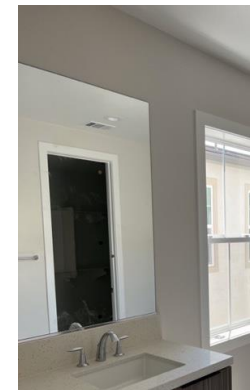

Designer Appointed Features | BED 3 BATH

Designer Appointed Features are home details and finishes curated by the talented design professionals responsible for the distinctive looks found in our model homes.

1 FAUCET

Kohler Venza

Polished Chrome | Widespread

2 SINK

Kohler Caxton

White | Rectangle Undermount

3 TUB SHOWER FIXTURES

Kohler Venza

Polished Chrome

4 TOILET

Kohler Wellworth

White

5 BATH HARDWARE

Franklin Brass Maxted

Polished Chrome | Towel Bar & TP Holder

6 MIRROR

Included Frameless

7 COUNTERTOP

AZT Della Terra Quartz

Zinc | 1 1/2" Miter

8 TUB SHOWER WALL TILE

Included

Arctic White | 6x6 Gloss

9 FLOORING

Emser Brook II

White | 17x17 Matte

1

2

3

4

5

6

7

8

9