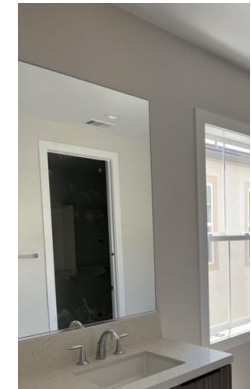

Designer Appointed Features | BED 5 BATH

Designer Appointed Features are home details and finishes curated by the talented design professionals responsible for the distinctive looks found in our model homes.

1 FAUCET

Kohler Venza
Polished Chrome | Widespread

2 SINK

Kohler Caxton
White | Rectangle Undermount

3 TUB SHOWER FIXTURES

Kohler Venza
Polished Chrome

4 TOILET

Kohler Wellworth
White

5 BATH HARDWARE

Franklin Brass Maxted
Polished Chrome | Towel Bar & TP Holder

6 MIRROR

Included Frameless

7 COUNTERTOP

AZT Della Terra Quartz
Zinc | 1 1/2" Miter

8 TUB SHOWER WALL TILE

Included
Arctic White | 6x6 Gloss

9 FLOORING

Emser Brook II
White | 17x17 Matte

1

2

3

4

5

6

7

8

9