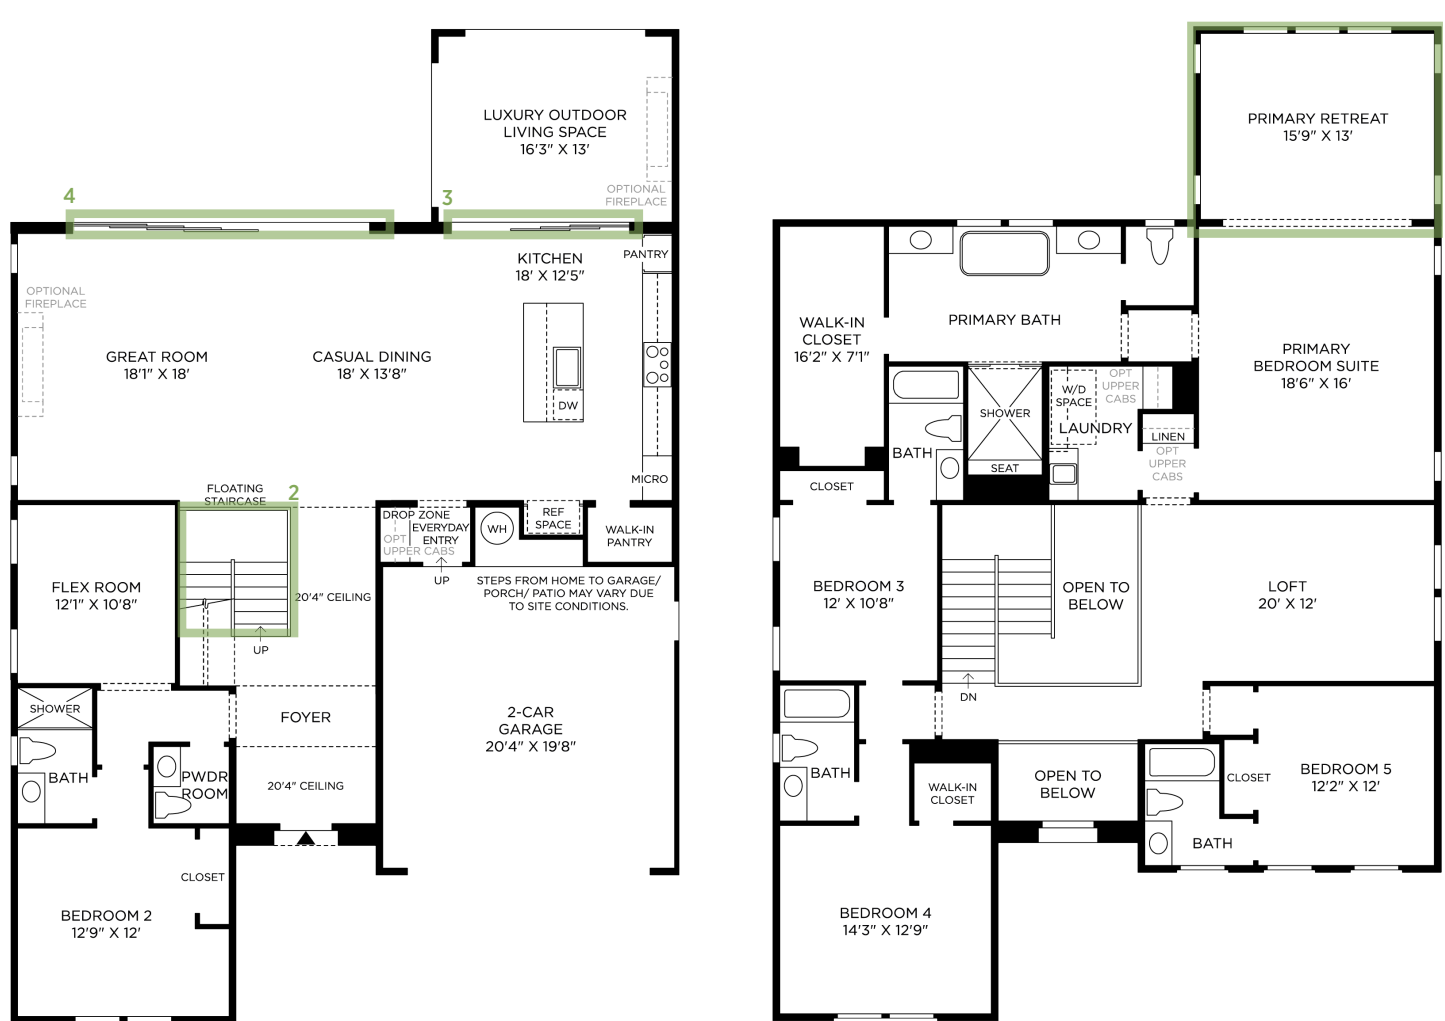

Designer Appointed Features | STRUCTURAL OPTIONS

Designer Appointed Features are home details and finishes curated by the talented design professionals responsible for the distinctive looks found in our model homes.

1 PRIMARY RETREAT

3 MULTI-SLIDE STACKED DOOR 20X8

5 FULL GLASS GARAGE DOOR

7 INCLUDED SOLAR SYSTEM

(not shown)

(not shown)

2 FLOATING STAIRS

4 MULTI-SLIDE STACKED DOOR 12X8

6 INTERIOR INSULATION PACKAGE

(not shown)